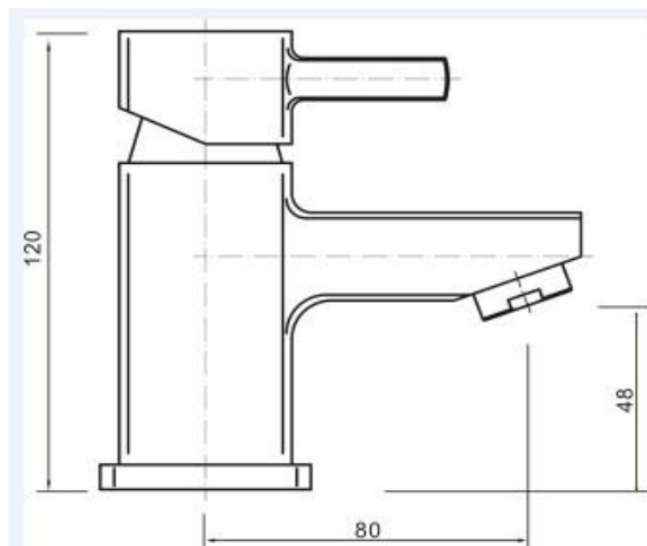

SAGITTARIUS

TAPS & SHOWERING

AXIS CLOAKROOM MONO BASIN MIXER CHROME AX/306/C

Construction	Brass Body
Finishes	Chrome plated to BS EN 248
Product Type	Contemporary
Water Pressure	Min. 0.2 bar, Max. 6.0 bar
Plumbing Systems	Suitable for all plumbing systems
Standards	Complies with BS5412, BS EN200
Certification	Manufactured to comply with WRAS
Cartridge	35mm ceramic disc cartridge
Fitting	M10 x 350mm ½" BSP Female Flexi Tails
Packaging	31 x 27.5 x 34.5cm / carton (10 boxes / carton)
Guarantee	10 years against manufacturing faults (excluding serviceable parts).
Additional Information	Supplied with G 1¼" sprung waste

System Pressure	0.1 Bar	0.2 Bar	0.3 Bar	0.5 Bar	1.0 Bar	1.5 Bar	2.0 Bar	3.0 Bar	4.0 Bar	5.0 Bar
AX306	3.6	6.1		7.6	10.8		13.4	15.6	-	-

The information contained on this page was correct at the date of issue. Fitting dimensions are provided as a guide only. Some variation may occur due to manufacturing tolerances. We pursue a policy of continuing improvement in design and performance of our products and so reserve the right to change specifications without prior notice