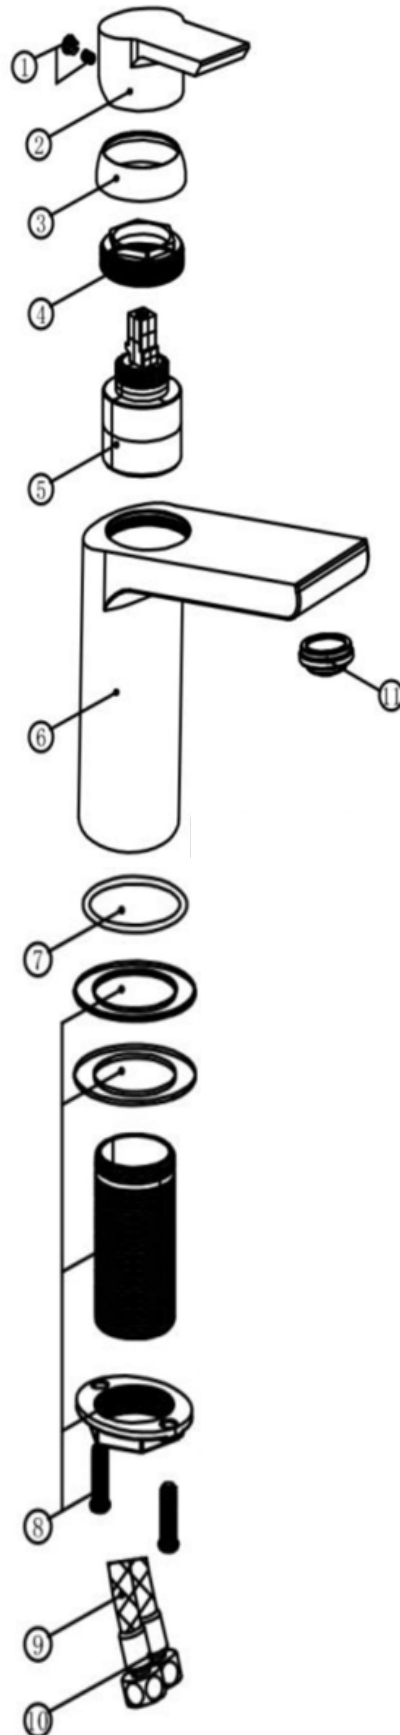

SAGITTARIUS

TAPS & SHOWERING

AXIS CLOAKROOM MONO BASIN MIXER CHROME AX/306/C

Construction	Brass Body
Finishes	Chrome plated to BS EN 248
Product Type	Contemporary
Water Pressure	Min. 0.2 bar, Max. 6.0 bar
Plumbing Systems	Suitable for all plumbing systems
Standards	Complies with BS5412, BS EN200
Certification	Manufactured to comply with WRAS
Cartridge	35mm ceramic disc cartridge
Fitting	M10 x 350mm ½" BSP Female Flexi Tails
Packaging	31 x 27.5 x 34.5cm / carton (10 boxes / carton)
Guarantee	10 years against manufacturing faults (excluding serviceable parts).
Additional Information	Supplied with G 1¼" sprung waste

System Pressure	0.1 Bar	0.2 Bar	0.3 Bar	0.5 Bar	1.0 Bar	1.5 Bar	2.0 Bar	3.0 Bar	4.0 Bar	5.0 Bar
AX306	3.6	6.1		7.6	10.8		13.4	15.6	-	-

The information contained on this page was correct at the date of issue. Fitting dimensions are provided as a guide only. Some variation may occur due to manufacturing tolerances. We pursue a policy of continuing improvement in design and performance of our products and so reserve the right to change specifications without prior notice

FOR FURTHER ADVICE PLEASE CONTACT :-

SAGITTARIUS LTD UNIT 1 LOWER VICTORIA STREET—CHADDERTON—OLDHAM—OL9 9TU TEL:0616 6202029

EMAIL:TECHNICAL@SAGITTARIUSTAPS.CO.UK

Exploded parts drawing model LI/106/C

11	AERATOR	1
10	HOSE (BLUE)	1
9	HOSE (RED)	1
8	TAIL (A SET)	1
7	O-RING	1
6	BODY	1
5	CARTRIDGE	1
4	CARTRIDGE NUT	1
3	SHROUD	1
2	HANDLE	1
1	GRUB, CAP	1
NO	NAME	QTY